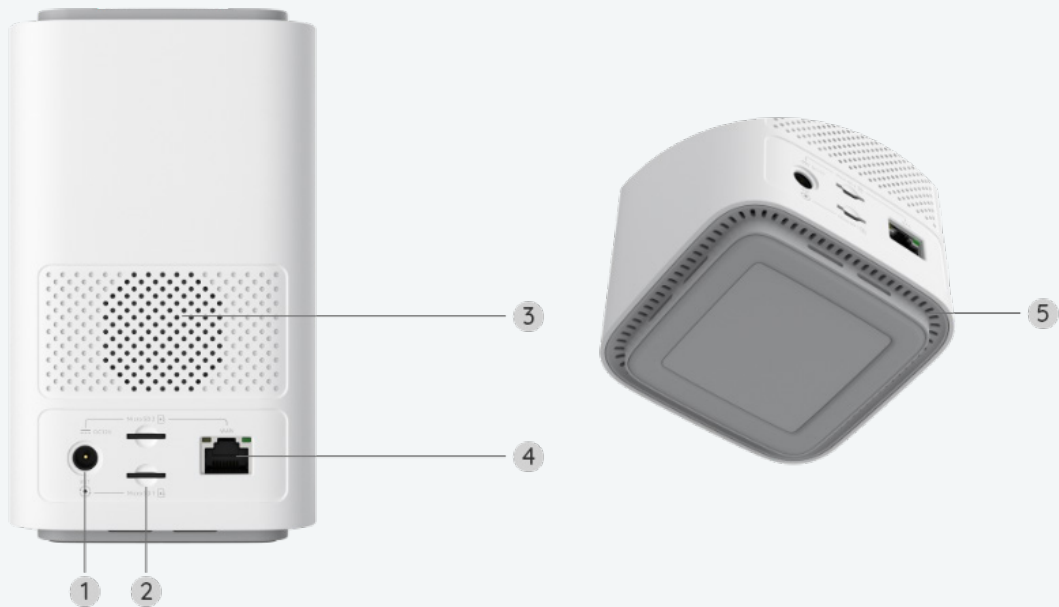

Gallery

**One App/Client for All Control**

Stay connected to your home or business anytime, anywhere.

**Privacy in Your Hands**

We've prioritized your privacy, ensuring your data stays exclusively yours.

<b>Model</b>	Hub 1	
<b>Device Management</b>	Camera Support	Up to 8 cameras
	Device Compatibility	All Reolink Wi-Fi/PoE cameras (Battery cameras require a firmware upgrade)
	Safety Protection	Account access and sharing options for individual devices are only available through Home Hub.
<b>Input/Output</b>	HDMI	NO
	USB	NO
	Reset Button	YES
	Power	DC 12V/1A
	Speaker	YES (Max. 115dB)
	Ethernet	1*10M/100M bit RJ45 port for WAN
<b>Storage</b>	SATA	NO
	microSD Card Slot	Up to 512GB*2
	Backup Media	NO
	Storage Encryption	Protect privacy and prevent theft with the AES-128 encryption algorithm.
<b>Preview &amp; Playback</b>	Live View	APP, PC Client
	Playback	Smart playback/event history
<b>Wi-Fi</b>	Wireless Standard	IEEE 802.11 a/b/g/n/ac/ax (Wi-Fi 6)
	Operating Frequency	2.4/5GHz
	Wireless Security	WPA/WPA2/WPA3
<b>Sub-1 GHz</b>	Operating Frequency	868/915MHz
<b>System</b>	Network Protocols	TCP/IP, UDP, DHCP, P2P, UPNP, RTSP, RTMP, SMTP, SSL/TLS, DNS, DDNS, NTP, FTP
	OS Supported	PC: Windows, Mac OS; Smartphone: iOS, Android
	Max. User Access	11 users (1 admin account & 10 shared accounts)
	Smart Home	Google Assistant
<b>Working Environment</b>	Operating Temperature	-10°C ~+45°C
	Operating Humidity	10%~90%
<b>Mechanical</b>	Dimensions	95*95*161.8 mm
	Weight	441 g
<b>Warranty</b>	Limited Warranty	2-year limited warranty. For support, visit <a href="https://support.reolink.com/hc/en-us/">https://support.reolink.com/hc/en-us/</a> .

1 Button

2 Indicator Light

3 Vent

1 DC Input Port

2 microSD Card Slot

3 Speaker

4 LAN Port

5 Vents