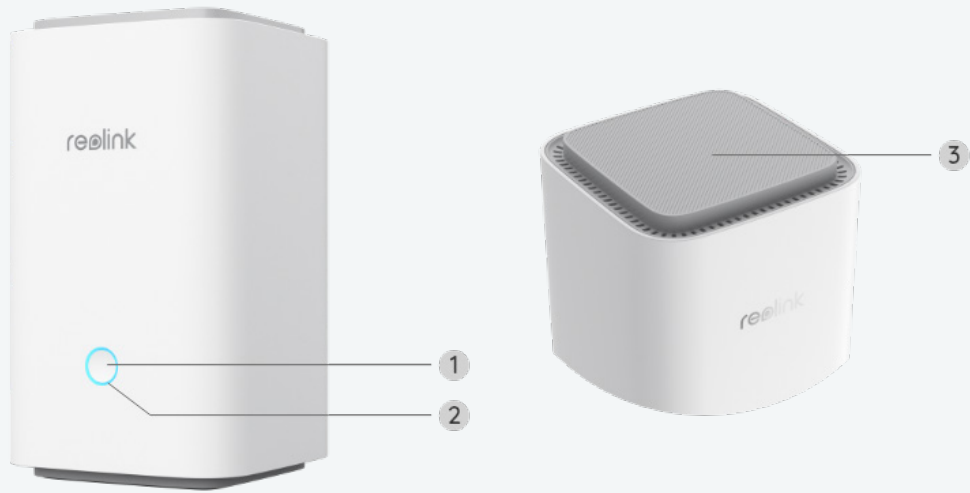

Gallery

**One App/Client for All Control**

Stay connected to your home or business anytime, anywhere.

**Privacy in Your Hands**

We've prioritized your privacy, ensuring your data stays exclusively yours.

<b>Model</b>	Hub 1	
<b>Device Management</b>	Camera Support	Up to 8 cameras
	Device Compatibility	All Reolink Wi-Fi/PoE cameras (Battery cameras require a firmware upgrade)
	Safety Protection	Account access and sharing options for individual devices are only available through Home Hub.
<b>Input/Output</b>	HDMI	NO
	USB	NO
	Reset Button	YES
	Power	DC 12V/1A
	Speaker	YES (Max. 115dB)
	Ethernet	1*10M/100M bit RJ45 port for WAN
<b>Storage</b>	SATA	NO
	microSD Card Slot	Up to 512GB*2
	Backup Media	NO
	Storage Encryption	Protect privacy and prevent theft with the AES-128 encryption algorithm.
<b>Preview &amp; Playback</b>	Live View	APP, PC Client
	Playback	Smart playback/event history
<b>Wi-Fi</b>	Wireless Standard	IEEE 802.11 a/b/g/n/ac/ax (Wi-Fi 6)
	Operating Frequency	2.4/5GHz
	Wireless Security	WPA/WPA2/WPA3
<b>Sub-1 GHz</b>	Operating Frequency	868/915MHz
<b>System</b>	Network Protocols	TCP/IP, UDP, DHCP, P2P, UPNP, RTSP, RTMP, SMTP, SSL/TLS, DNS, DDNS, NTP, FTP
	OS Supported	PC: Windows, Mac OS; Smartphone: iOS, Android
	Max. User Access	11 users (1 admin account & 10 shared accounts)
	Smart Home	Google Assistant
<b>Working Environment</b>	Operating Temperature	-10°C ~+45°C
	Operating Humidity	10%~90%
<b>Mechanical</b>	Dimensions	95*95*161.8 mm
	Weight	441 g
<b>Warranty</b>	Limited Warranty	2-year limited warranty. For support, visit <a href="https://support.reolink.com/hc/en-us/">https://support.reolink.com/hc/en-us/</a> .

1 Button

2 Indicator Light

3 Vent

1 DC Input Port

2 microSD Card Slot

3 Speaker

4 LAN Port

5 Vents